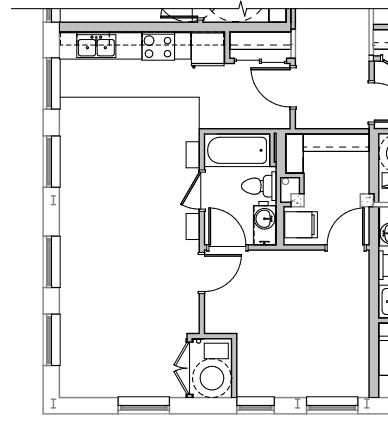

## 1BR-TYPE A

---

1 BEDROOM

617 SQ. FT.

STARTING AT \$403

[COMMONWEALTHSENIORAPTS.COM](http://COMMONWEALTHSENIORAPTS.COM)

1400 2ND AVE SE  
CEDAR RAPIDS, IA 52403

---