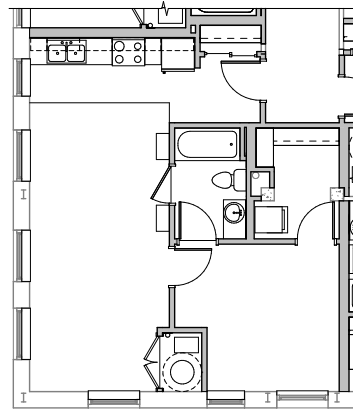

COMMONWEALTH SENIOR APARTMENTS

1BR-TYPE A1

1 BEDROOM

606 SQ. FT.

STARTING AT \$403

COMMONWEALTHSENIORAPTS.COM

1400 2ND AVE SE
CEDAR RAPIDS, IA 52403

PLEASE NOTE THAT RENTAL RATES, AVAILABILITY, DEPOSITS AND SPECIALS ARE SUBJECT TO CHANGE WITHOUT NOTICE AND ARE BASED ON AVAILABILITY. LEASE TERMS VARY AND MINIMUM LEASE TERMS AND OCCUPANCY GUIDELINES MAY APPLY. CONTACT LEASING OFFICE FOR DETAILS.