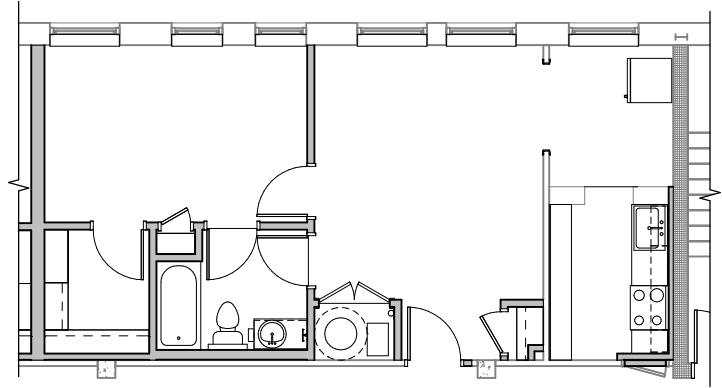

COMMONWEALTH SENIOR APARTMENTS

1BR-TYPE B1

1 BEDROOM

620 SQ. FT.

STARTING AT \$403

COMMONWEALTHSENIORAPTS.COM

1400 2ND AVE SE
CEDAR RAPIDS, IA 52403

PLEASE NOTE THAT RENTAL RATES, AVAILABILITY, DEPOSITS AND SPECIALS ARE SUBJECT TO CHANGE WITHOUT NOTICE AND ARE BASED ON AVAILABILITY. LEASE TERMS VARY AND MINIMUM LEASE TERMS AND OCCUPANCY GUIDELINES MAY APPLY. CONTACT LEASING OFFICE FOR DETAILS.