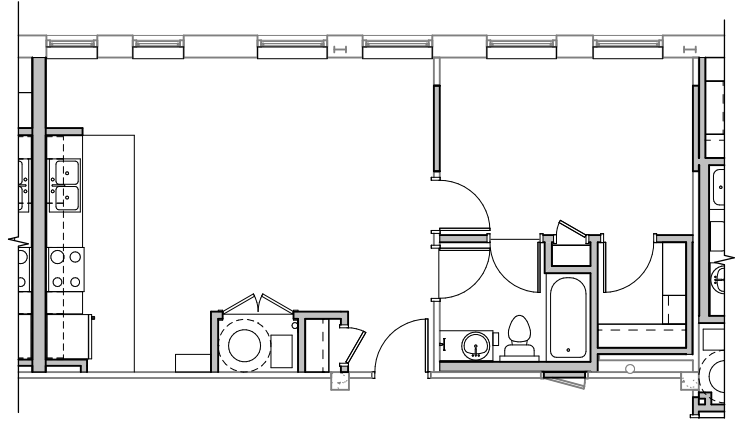

COMMONWEALTH SENIOR APARTMENTS

1BR-TYPE B2

1 BEDROOM

634 SQ. FT.

STARTING AT \$403

COMMONWEALTHSENIORAPTS.COM

1400 2ND AVE SE
CEDAR RAPIDS, IA 52403

PLEASE NOTE THAT RENTAL RATES, AVAILABILITY, DEPOSITS AND SPECIALS ARE SUBJECT TO CHANGE WITHOUT NOTICE AND ARE BASED ON AVAILABILITY. LEASE TERMS VARY AND MINIMUM LEASE TERMS AND OCCUPANCY GUIDELINES MAY APPLY. CONTACT LEASING OFFICE FOR DETAILS.