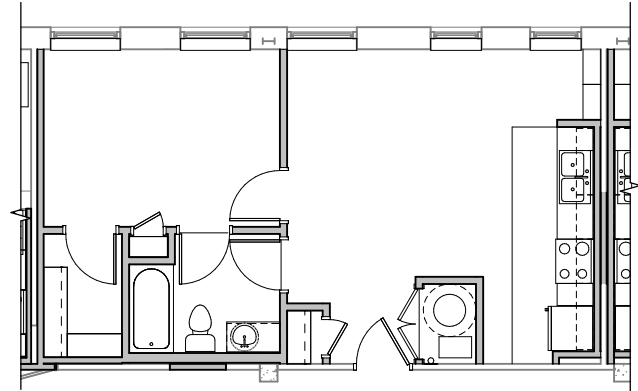

COMMONWEALTH SENIOR APARTMENTS

1BR-TYPE D

1 BEDROOM
544 SQ. FT.
STARTING AT \$403

COMMONWEALTHSENIORAPTS.COM

1400 2ND AVE SE
CEDAR RAPIDS, IA 52403

PLEASE NOTE THAT RENTAL RATES, AVAILABILITY, DEPOSITS AND SPECIALS ARE SUBJECT TO CHANGE WITHOUT NOTICE AND ARE BASED ON AVAILABILITY. LEASE TERMS VARY AND MINIMUM LEASE TERMS AND OCCUPANCY GUIDELINES MAY APPLY. CONTACT LEASING OFFICE FOR DETAILS.