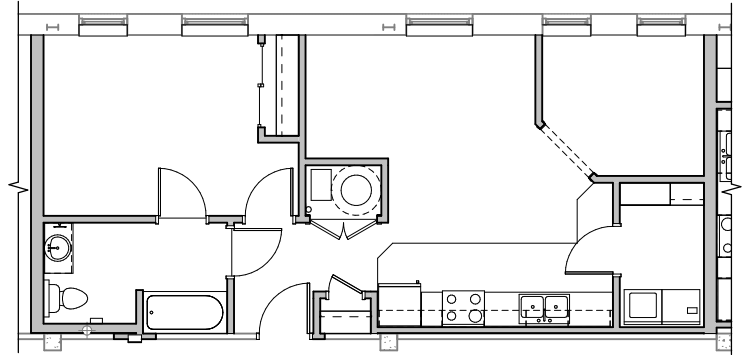

COMMONWEALTH SENIOR APARTMENTS

1BR-TYPE D1

1 BEDROOM

687 SQ. FT.

STARTING AT \$403

COMMONWEALTHSENIORAPTS.COM

1400 2ND AVE SE
CEDAR RAPIDS, IA 52403

PLEASE NOTE THAT RENTAL RATES, AVAILABILITY, DEPOSITS AND SPECIALS ARE SUBJECT TO CHANGE WITHOUT NOTICE AND ARE BASED ON AVAILABILITY. LEASE TERMS VARY AND MINIMUM LEASE TERMS AND OCCUPANCY GUIDELINES MAY APPLY. CONTACT LEASING OFFICE FOR DETAILS.