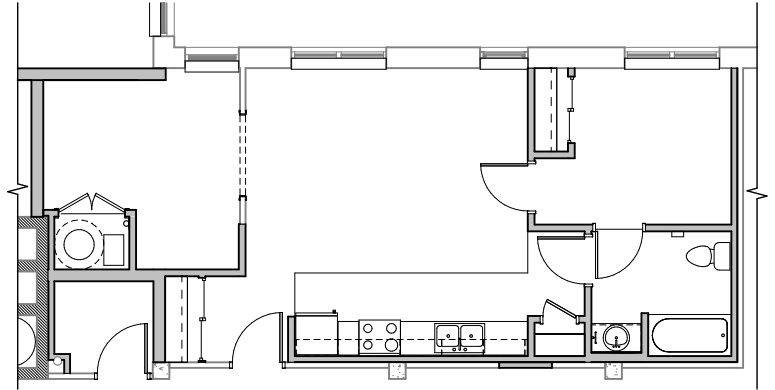

COMMONWEALTH SENIOR APARTMENTS

1BR-TYPE E

1 BEDROOM
672 SQ. FT.
STARTING AT \$403

COMMONWEALTHSENIORAPTS.COM

1400 2ND AVE SE
CEDAR RAPIDS, IA 52403

PLEASE NOTE THAT RENTAL RATES, AVAILABILITY, DEPOSITS AND SPECIALS ARE SUBJECT TO CHANGE WITHOUT NOTICE AND ARE BASED ON AVAILABILITY. LEASE TERMS VARY AND MINIMUM LEASE TERMS AND OCCUPANCY GUIDELINES MAY APPLY. CONTACT LEASING OFFICE FOR DETAILS.