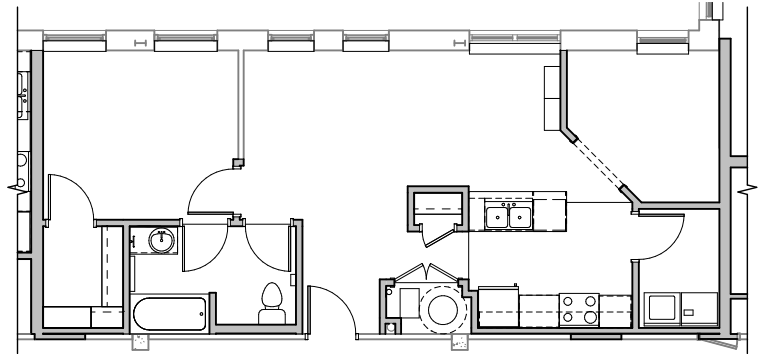

COMMONWEALTH SENIOR APARTMENTS

1BR-TYPE F

1 BEDROOM

740 SQ. FT.

STARTING AT \$403

COMMONWEALTHSENIORAPTS.COM

1400 2ND AVE SE
CEDAR RAPIDS, IA 52403

PLEASE NOTE THAT RENTAL RATES, AVAILABILITY, DEPOSITS AND SPECIALS ARE SUBJECT TO CHANGE WITHOUT NOTICE AND ARE BASED ON AVAILABILITY. LEASE TERMS VARY AND MINIMUM LEASE TERMS AND OCCUPANCY GUIDELINES MAY APPLY. CONTACT LEASING OFFICE FOR DETAILS.