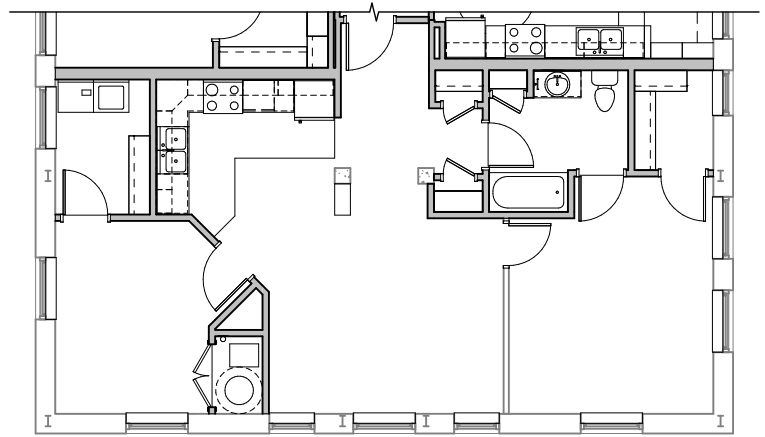

COMMONWEALTH SENIOR APARTMENTS

2BR-TYPE A

2 BEDROOM
920 SQ. FT.
STARTING AT \$483

COMMONWEALTHSENIORAPTS.COM

1400 2ND AVE SE
CEDAR RAPIDS, IA 52403

PLEASE NOTE THAT RENTAL RATES, AVAILABILITY, DEPOSITS AND SPECIALS ARE SUBJECT TO CHANGE WITHOUT NOTICE AND ARE BASED ON AVAILABILITY. LEASE TERMS VARY AND MINIMUM LEASE TERMS AND OCCUPANCY GUIDELINES MAY APPLY. CONTACT LEASING OFFICE FOR DETAILS.