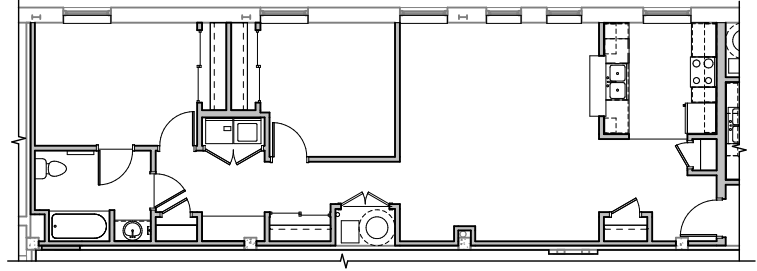

COMMONWEALTH SENIOR APARTMENTS

2BR-TYPE B

2 BEDROOM
1017 SQ. FT.
STARTING AT \$483

COMMONWEALTHSENIORAPTS.COM

1400 2ND AVE SE
CEDAR RAPIDS, IA 52403

PLEASE NOTE THAT RENTAL RATES, AVAILABILITY, DEPOSITS AND SPECIALS ARE SUBJECT TO CHANGE WITHOUT NOTICE AND ARE BASED ON AVAILABILITY. LEASE TERMS VARY AND MINIMUM LEASE TERMS AND OCCUPANCY GUIDELINES MAY APPLY. CONTACT LEASING OFFICE FOR DETAILS.