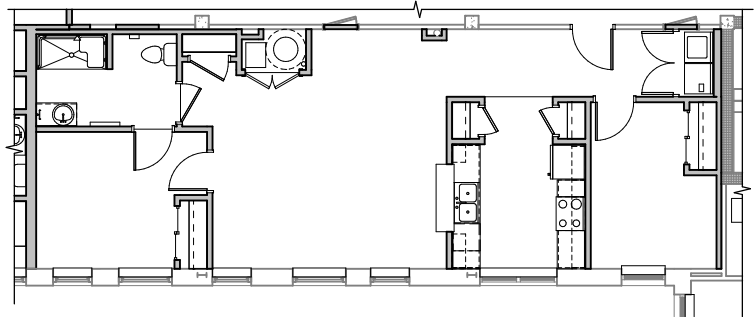

## 2BR-TYPE C

---

2 BEDROOM  
886 SQ. FT.  
STARTING AT \$483

[COMMONWEALTHSENIORAPTS.COM](http://COMMONWEALTHSENIORAPTS.COM)

1400 2ND AVE SE  
CEDAR RAPIDS, IA 52403

---

PLEASE NOTE THAT RENTAL RATES, AVAILABILITY, DEPOSITS AND SPECIALS ARE SUBJECT TO CHANGE WITHOUT NOTICE AND ARE BASED ON AVAILABILITY. LEASE TERMS VARY AND MINIMUM LEASE TERMS AND OCCUPANCY GUIDELINES MAY APPLY. CONTACT LEASING OFFICE FOR DETAILS.