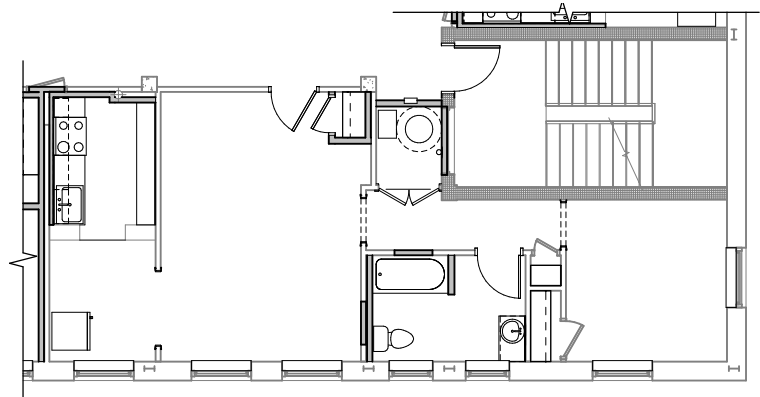

COMMONWEALTH SENIOR APARTMENTS

EFFICIENCY-TYPE A

EFFICIENCY

649 SQ. FT.

STARTING AT \$376

COMMONWEALTHSENIORAPTS.COM

1400 2ND AVE SE
CEDAR RAPIDS, IA 52403

PLEASE NOTE THAT RENTAL RATES, AVAILABILITY, DEPOSITS AND SPECIALS ARE SUBJECT TO CHANGE WITHOUT NOTICE AND ARE BASED ON AVAILABILITY. LEASE TERMS VARY AND MINIMUM LEASE TERMS AND OCCUPANCY GUIDELINES MAY APPLY. CONTACT LEASING OFFICE FOR DETAILS.