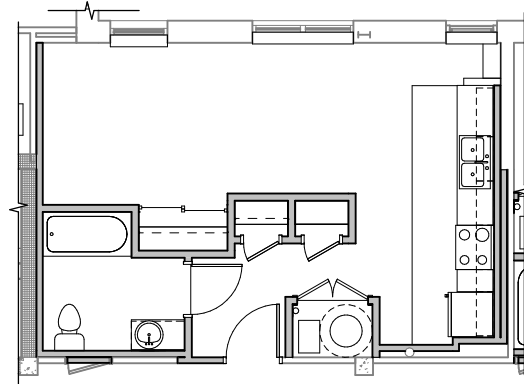

## EFFICIENCY-TYPE B

---

EFFICIENCY

444 SQ. FT.

STARTING AT \$376

[COMMONWEALTHSENIORAPTS.COM](http://COMMONWEALTHSENIORAPTS.COM)

1400 2ND AVE SE  
CEDAR RAPIDS, IA 52403

---