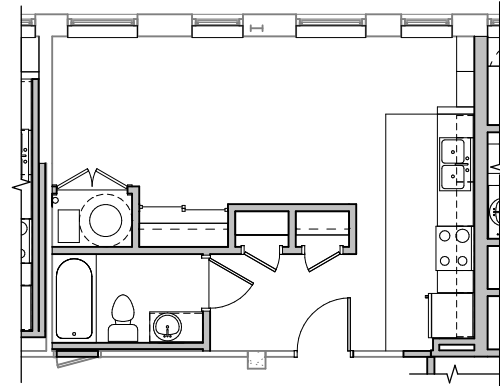

COMMONWEALTH SENIOR APARTMENTS

EFFICIENCY-TYPE C

EFFICIENCY
418 SQ. FT.
STARTING AT \$376

COMMONWEALTHSENIORAPTS.COM

1400 2ND AVE SE
CEDAR RAPIDS, IA 52403

PLEASE NOTE THAT RENTAL RATES, AVAILABILITY, DEPOSITS AND SPECIALS ARE SUBJECT TO CHANGE WITHOUT NOTICE AND ARE BASED ON AVAILABILITY. LEASE TERMS VARY AND MINIMUM LEASE TERMS AND OCCUPANCY GUIDELINES MAY APPLY. CONTACT LEASING OFFICE FOR DETAILS.