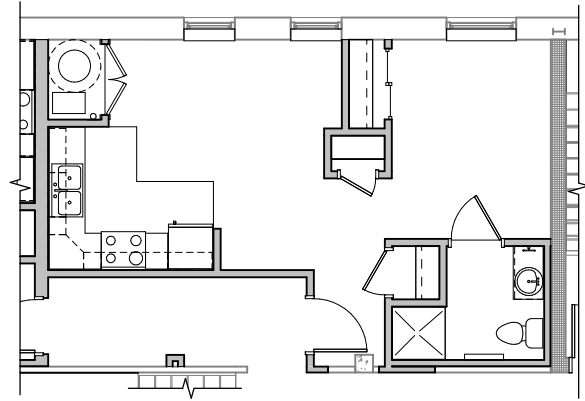

COMMONWEALTH SENIOR APARTMENTS

EFFICIENCY-TYPE D

EFFICIENCY
436 SQ. FT.
STARTING AT \$376

COMMONWEALTHSENIORAPTS.COM

1400 2ND AVE SE
CEDAR RAPIDS, IA 52403

PLEASE NOTE THAT RENTAL RATES, AVAILABILITY, DEPOSITS AND SPECIALS ARE SUBJECT TO CHANGE WITHOUT NOTICE AND ARE BASED ON AVAILABILITY. LEASE TERMS VARY AND MINIMUM LEASE TERMS AND OCCUPANCY GUIDELINES MAY APPLY. CONTACT LEASING OFFICE FOR DETAILS.