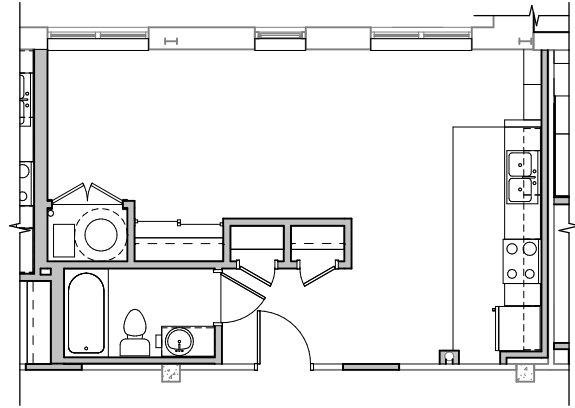

COMMONWEALTH SENIOR APARTMENTS

EFFICIENCY-TYPE E

EFFICIENCY

484 SQ. FT.

STARTING AT \$376

COMMONWEALTHSENIORAPTS.COM

1400 2ND AVE SE
CEDAR RAPIDS, IA 52403

PLEASE NOTE THAT RENTAL RATES, AVAILABILITY, DEPOSITS AND SPECIALS ARE SUBJECT TO CHANGE WITHOUT NOTICE AND ARE BASED ON AVAILABILITY. LEASE TERMS VARY AND MINIMUM LEASE TERMS AND OCCUPANCY GUIDELINES MAY APPLY. CONTACT LEASING OFFICE FOR DETAILS.