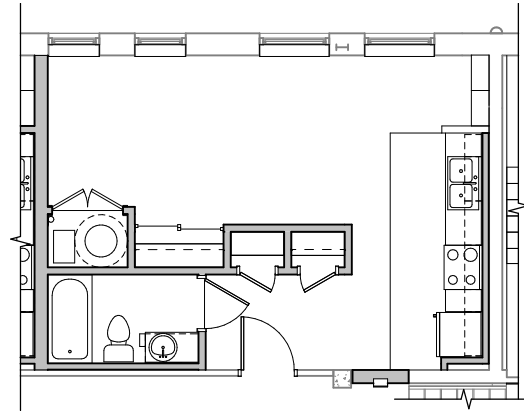

COMMONWEALTH SENIOR APARTMENTS

EFFICIENCY-TYPE F

EFFICIENCY

433 SQ. FT.

STARTING AT \$376

COMMONWEALTHSENIORAPTS.COM

1400 2ND AVE SE
CEDAR RAPIDS, IA 52403

PLEASE NOTE THAT RENTAL RATES, AVAILABILITY, DEPOSITS AND SPECIALS ARE SUBJECT TO CHANGE WITHOUT NOTICE AND ARE BASED ON AVAILABILITY. LEASE TERMS VARY AND MINIMUM LEASE TERMS AND OCCUPANCY GUIDELINES MAY APPLY. CONTACT LEASING OFFICE FOR DETAILS.